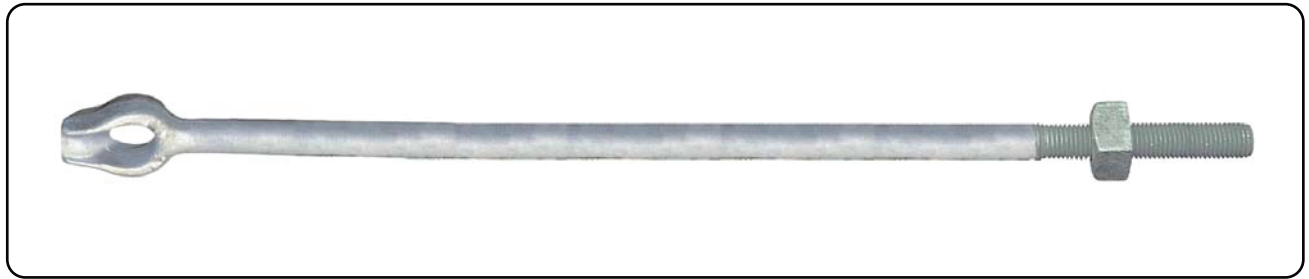

**METER & POWER**

Kedenburgstr. 49 282041 Hamburg GERMANY

info@meterandpower.com

Rod Anchor Thimble Nut

GERMANY - SWEDEN - TAIWAN - SPAIN - PANAMA - HONG KONG

Stahlketten DeVision  
GM / T 114.1 tot 2010

**STAG: MPTH500**

## **ROD ANCHOR THIMBLE EYE NUT**

5/8 X 7ft

Finish: Hot dip galvanised steel.

Catalog Number	Size Inch	Thread Per Inch
MPTH5805	5/8X60	11
MPTH5806	5/8X72	11
MPTH5807	5/8X84	11
MPTH5808	5/8X96	11
MPTH5809	5/8X108	11
MPTH5810	5/8X120	11
MPTH3406	3/4X72	10
MPTH3407	3/4X84	10
MPTH3408	3/4X96	10
MPTH3409	3/4X108	10
MPTH3410	3/4X120	10
MPTH108	1X96	8
MPTH109	1X108	8
MPTH110	1X120	8