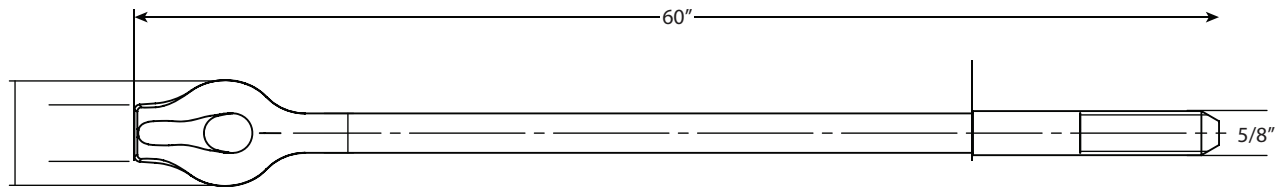

**METER & POWER**

Kedenburgstr. 49 282041 Hamburg GERMANY

info@meterandpower.com

Rod Anchor Thimble Nut

GERMANY - SWEDEN - TAIWAN - SPAIN - PANAMA - HONG KONG

Stahlketten DeVision  
GM / T 114.1 tot 2010

**STAG: MPTH500**

## **ROD ANCHOR THIMBLE EYE NUT**

5/8 X 7ft

Finish: Hot dip galvanised steel.

Catalog Number	Size Inch	Thread Per Inch
MPTH5805	5/8X60	11
MPTH5806	5/8X72	11
MPTH5807	5/8X84	11
MPTH5808	5/8X96	11
MPTH5809	5/8X108	11
MPTH5810	5/8X120	11
MPTH3406	3/4X72	10
MPTH3407	3/4X84	10
MPTH3408	3/4X96	10
MPTH3409	3/4X108	10
MPTH3410	3/4X120	10
MPTH108	1X96	8
MPTH109	1X108	8
MPTH110	1X120	8