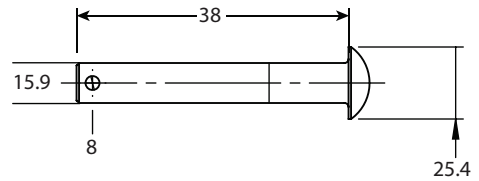

SINGLE SPOOL CLEVIS

Catalog Number	Length Inch	Gauge(mm)
LIGHT TPYE		
PBS526L	26	6
PBS528L	28	6
PBS530L	30	6
HEAVY TPYE		
PBS526H	26	4.5
PBS528H	28	4.5
PBS530H	30	4.5

- Hot dip galvanized to meet ASTM Specification