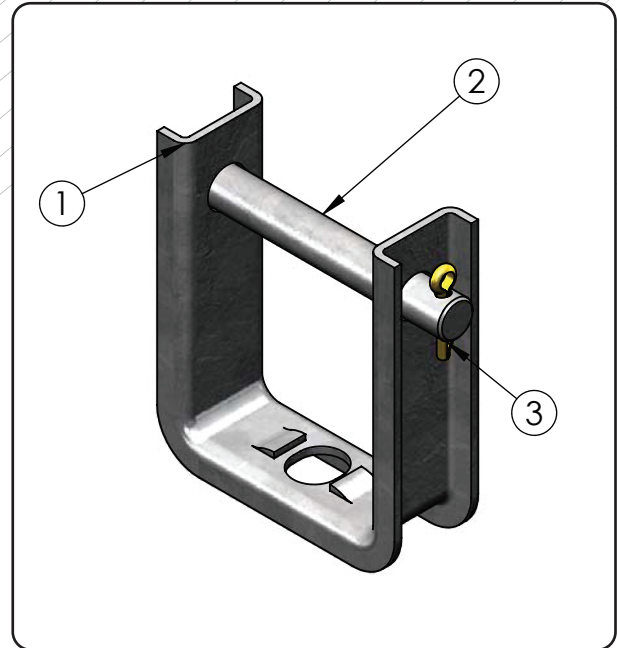

SINGLE SPOOL CLEVIS

Catalog Number	Length Inch	Gauge(mm)
LIGHT TPYE		
PBS526L	26	6
PBS528L	28	6
PBS530L	30	6
HEAVY TPYE		
PBS526H	26	4.5
PBS528H	28	4.5
PBS530H	30	4.5

- Hot dip galvanized to meet ASTM Specification