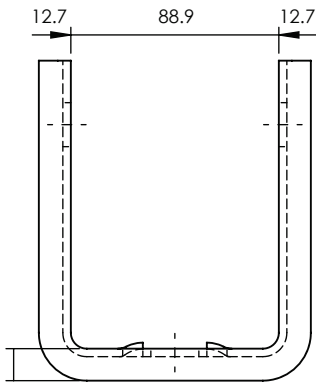

SINGLE SPOOL CLEVIS

Catalog Number	Length Inch	Gauge(mm)
LIGHT TPYE		
PBS526L	26	6
PBS528L	28	6
PBS530L	30	6
HEAVY TPYE		
PBS526H	26	4.5
PBS528H	28	4.5
PBS530H	30	4.5

- Hot dip galvanized to meet ASTM Specification