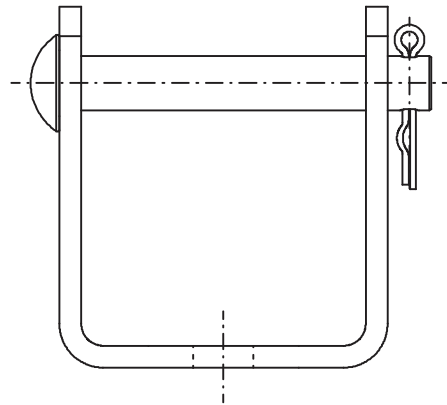

SINGLE SPOOL CLEVIS

Catalog Number	Length Inch	Gauge(mm)
LIGHT TPYE		
PBS526L	26	6
PBS528L	28	6
PBS530L	30	6
HEAVY TPYE		
PBS526H	26	4.5
PBS528H	28	4.5
PBS530H	30	4.5

- Hot dip galvanized to meet ASTM Specification