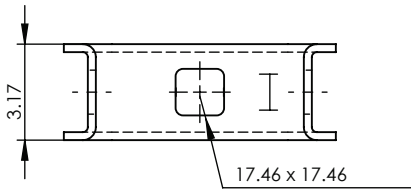

SINGLE SPOOL CLEVIS

Catalog Number	Length Inch	Gauge(mm)
LIGHT TPYE		
PBS526L	26	6
PBS528L	28	6
PBS530L	30	6
HEAVY TPYE		
PBS526H	26	4.5
PBS528H	28	4.5
PBS530H	30	4.5

- Hot dip galvanized to meet ASTM Specification