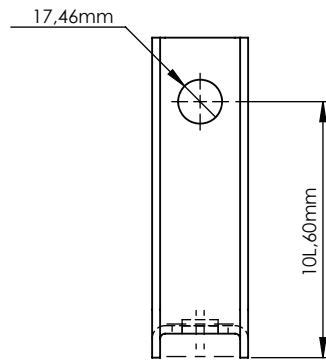

SINGLE SPOOL CLEVIS

Catalog Number	Length Inch	Gauge(mm)
LIGHT TPYE		
PBS526L	26	6
PBS528L	28	6
PBS530L	30	6
HEAVY TPYE		
PBS526H	26	4.5
PBS528H	28	4.5
PBS530H	30	4.5

- Hot dip galvanized to meet ASTM Specification